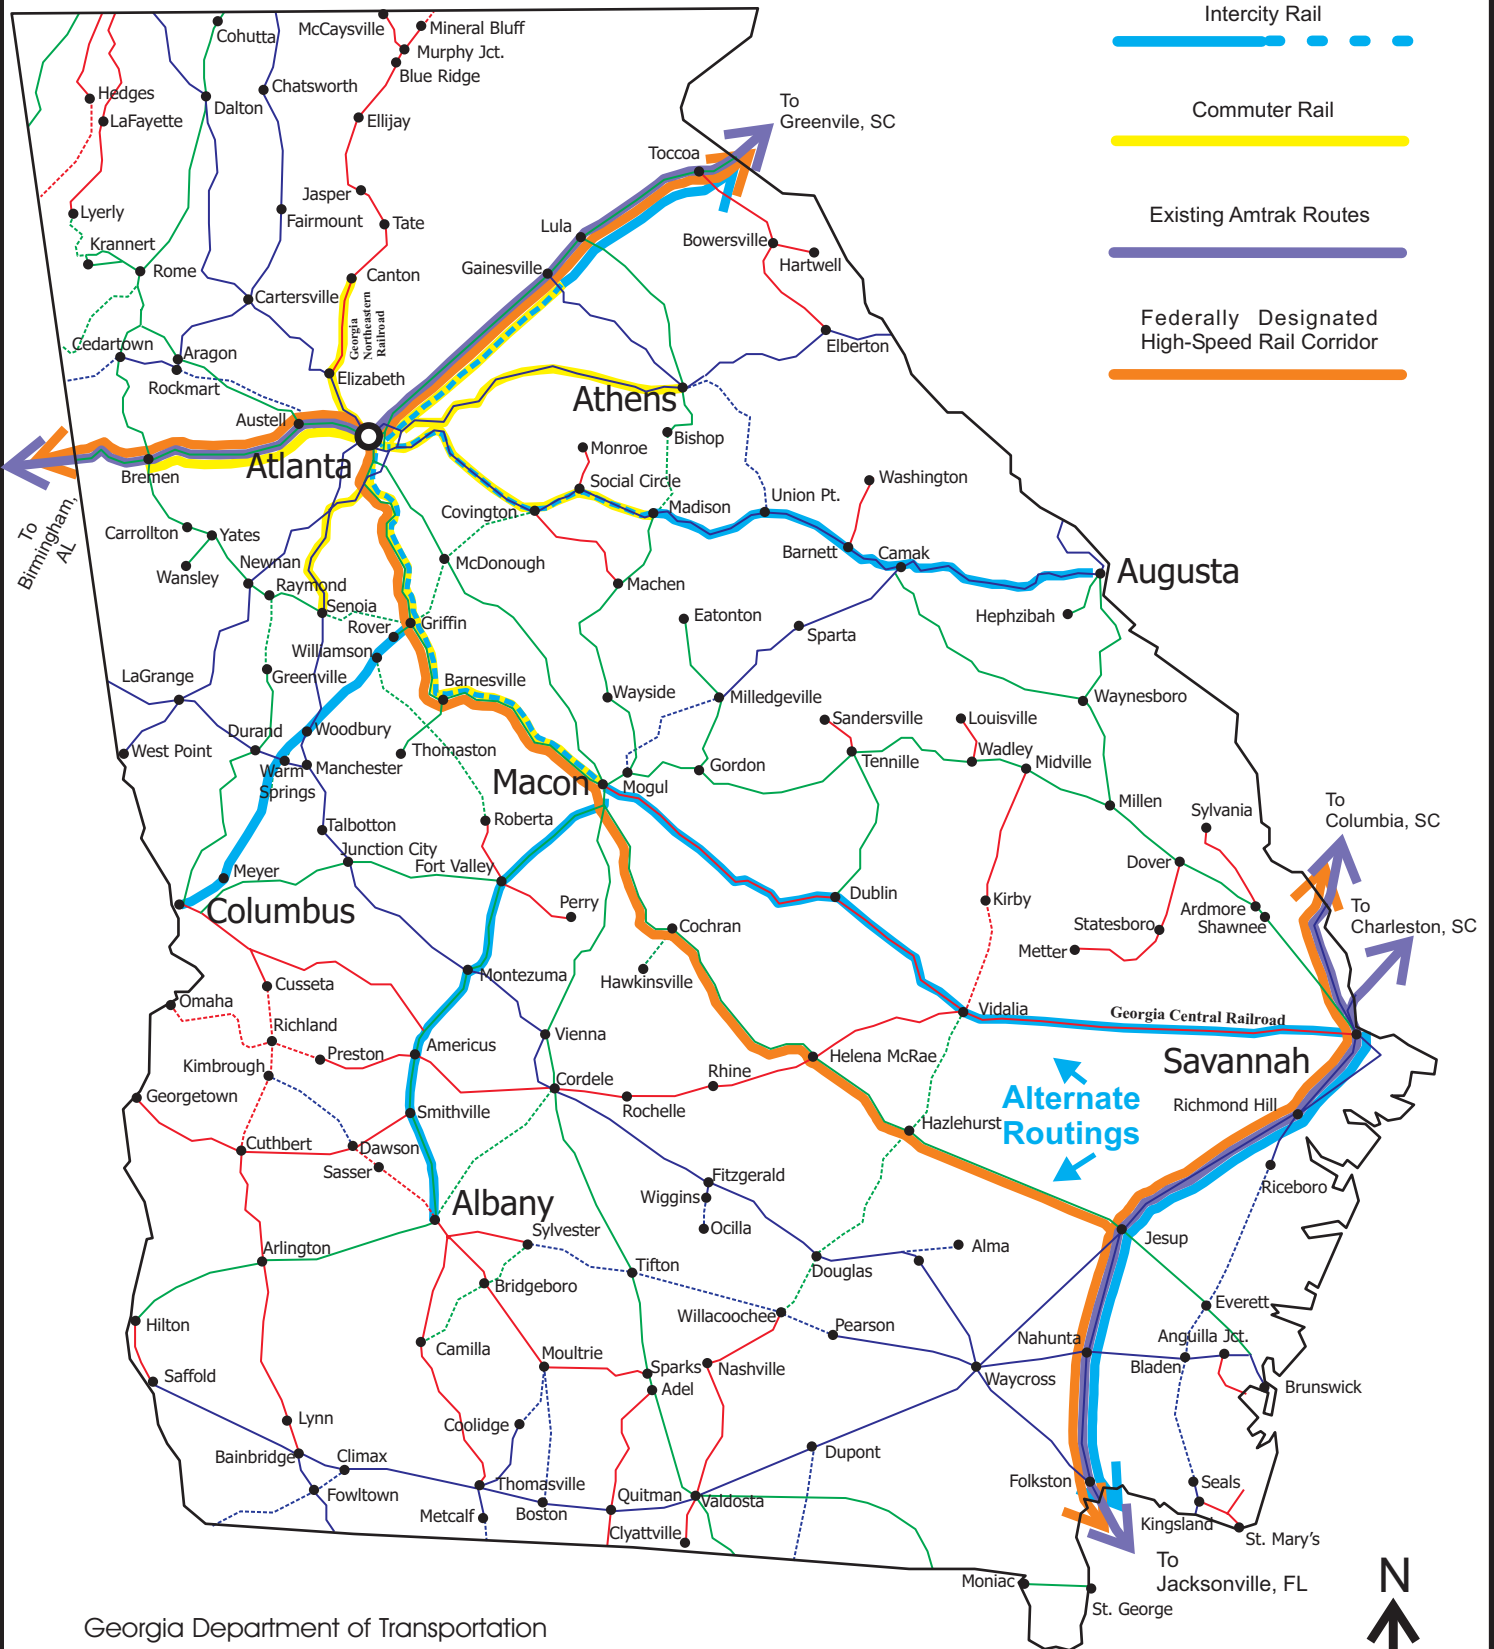

Proposed and Existing Georgia Passenger Rail System

Georgia Department of Transportation
Office of Intermodal Programs

July 8, 2002